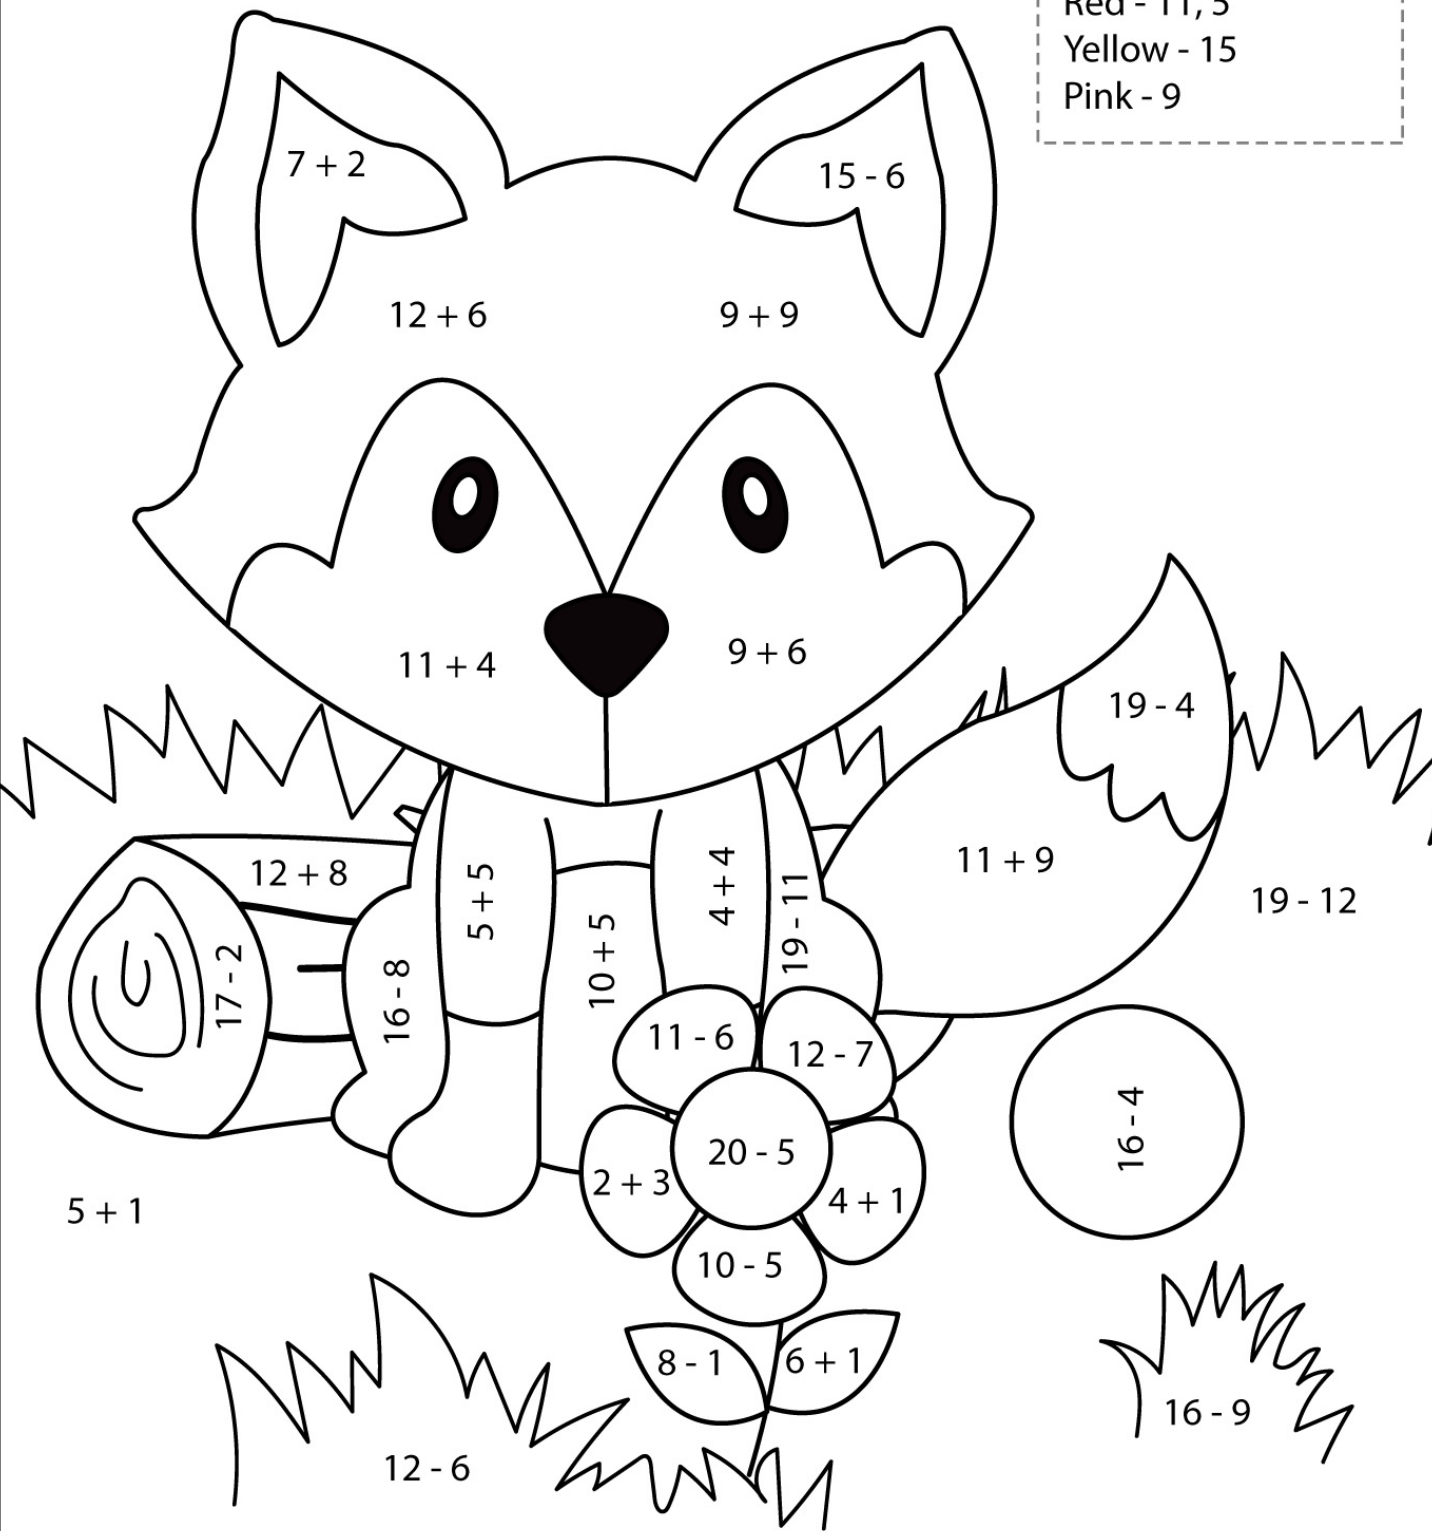

Name:

Date: Score:

Addition and Subtraction Coloring Worksheet

- Blue - 12
- Brown - 10, 18, 8, 20
- Green - 7, 6
- Red - 11, 5
- Yellow - 15
- Pink - 9

Name:

Date: Score:

Addition and Subtraction Coloring Worksheet

Answers

- Blue - 12
- Brown - 10, 18, 8, 20
- Green - 7, 6
- Red - 11, 5
- Yellow - 15
- Pink - 9